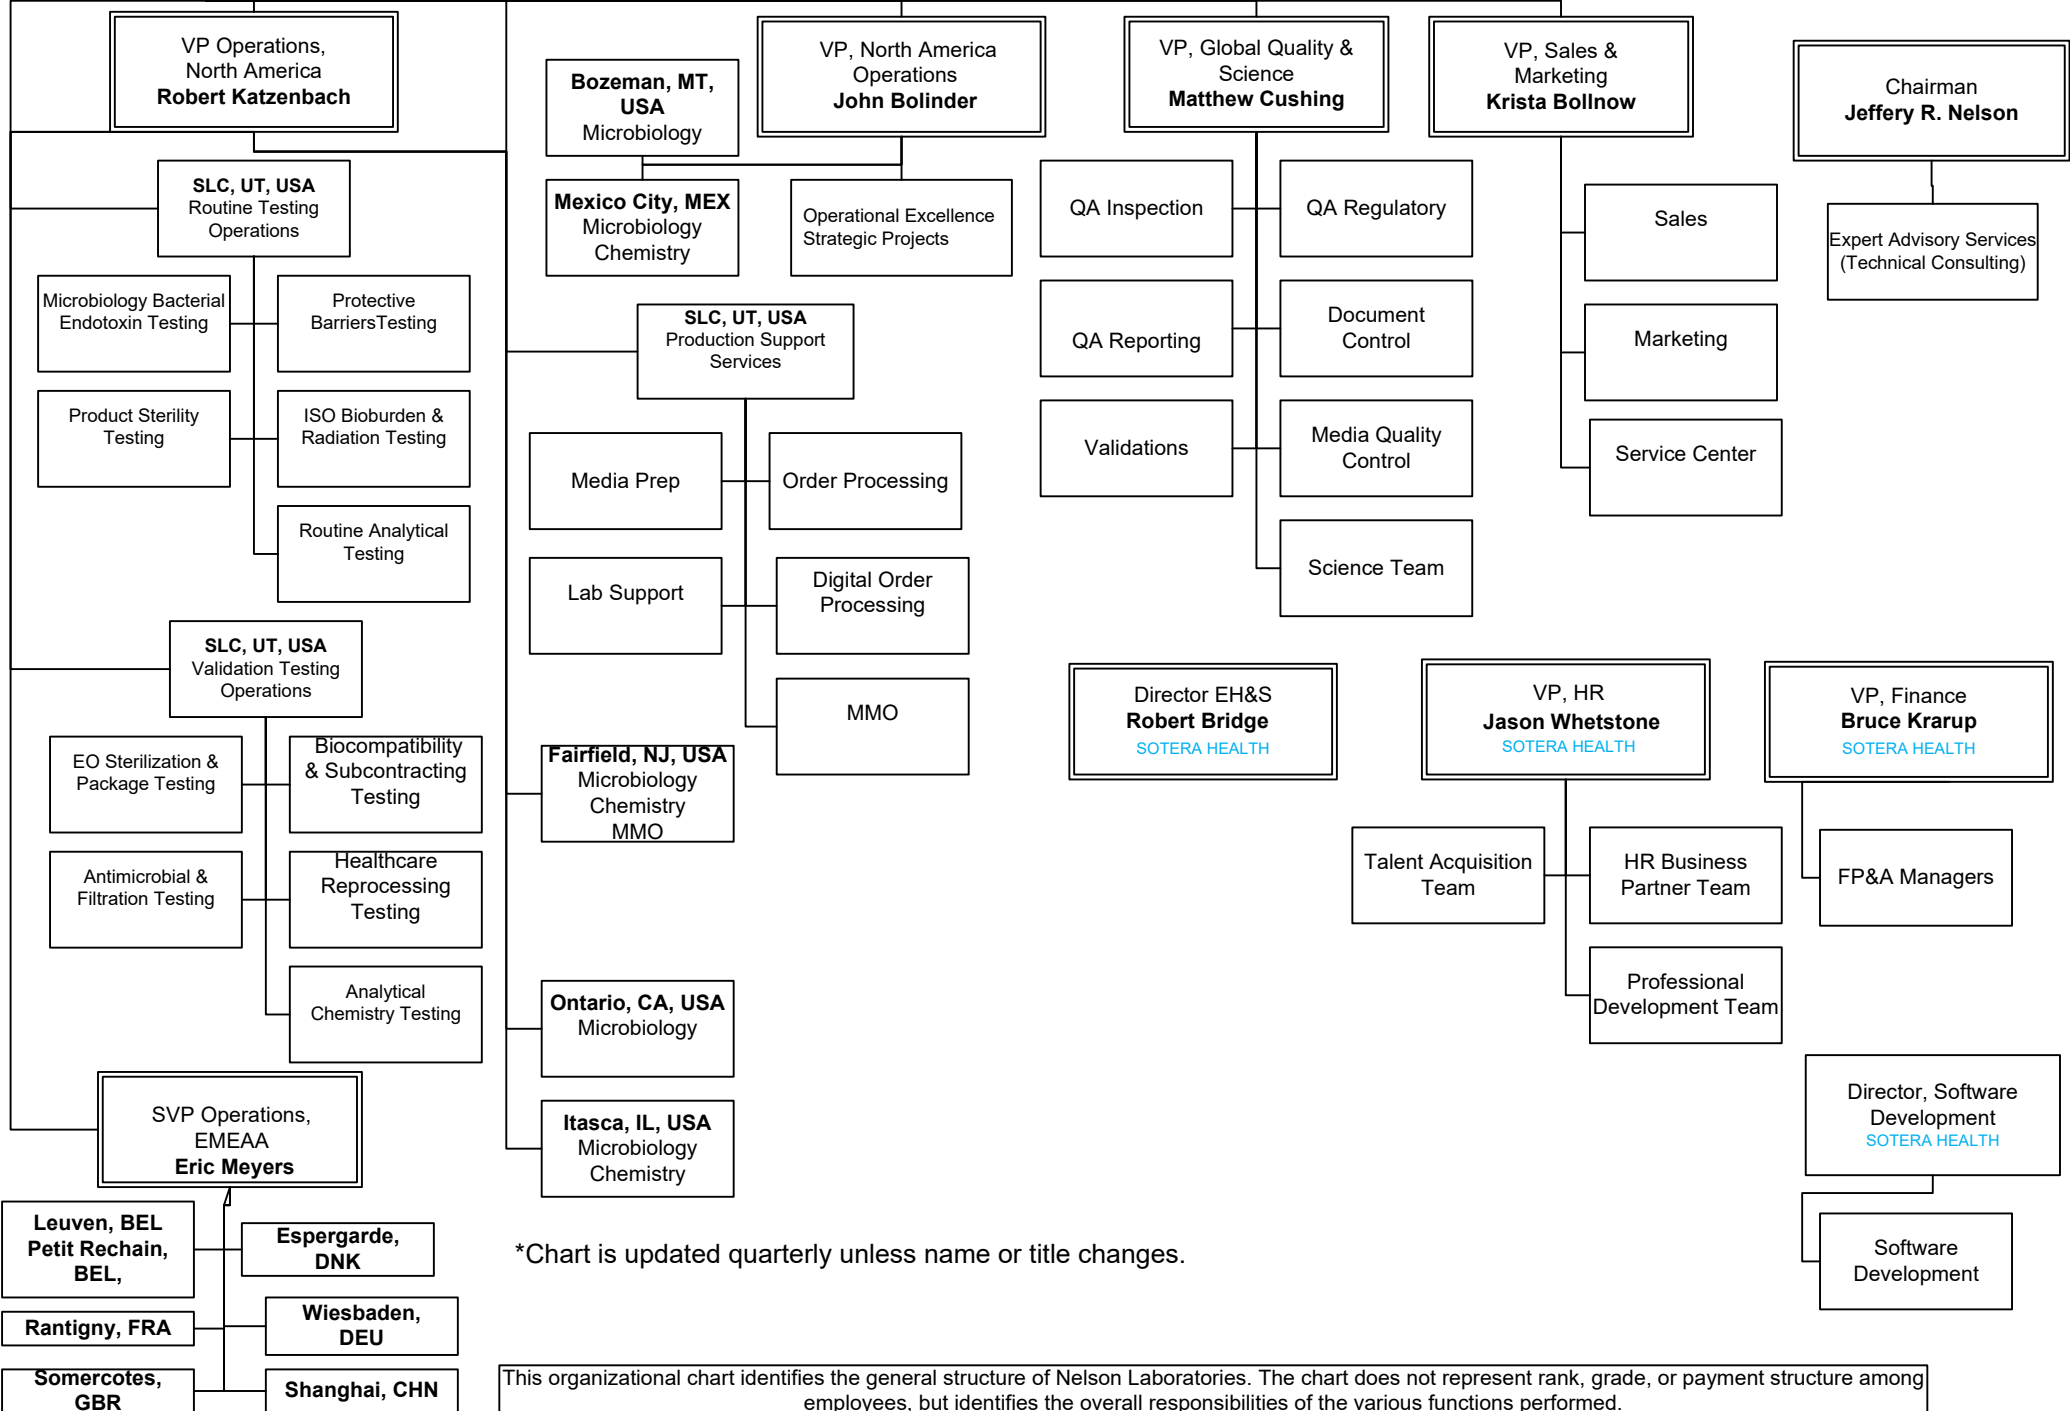

March 2022*

President
Joe Shrawder

This organizational chart identifies the general structure of Nelson Laboratories. The chart does not represent rank, grade, or payment structure among employees, but identifies the overall responsibilities of the various functions performed.