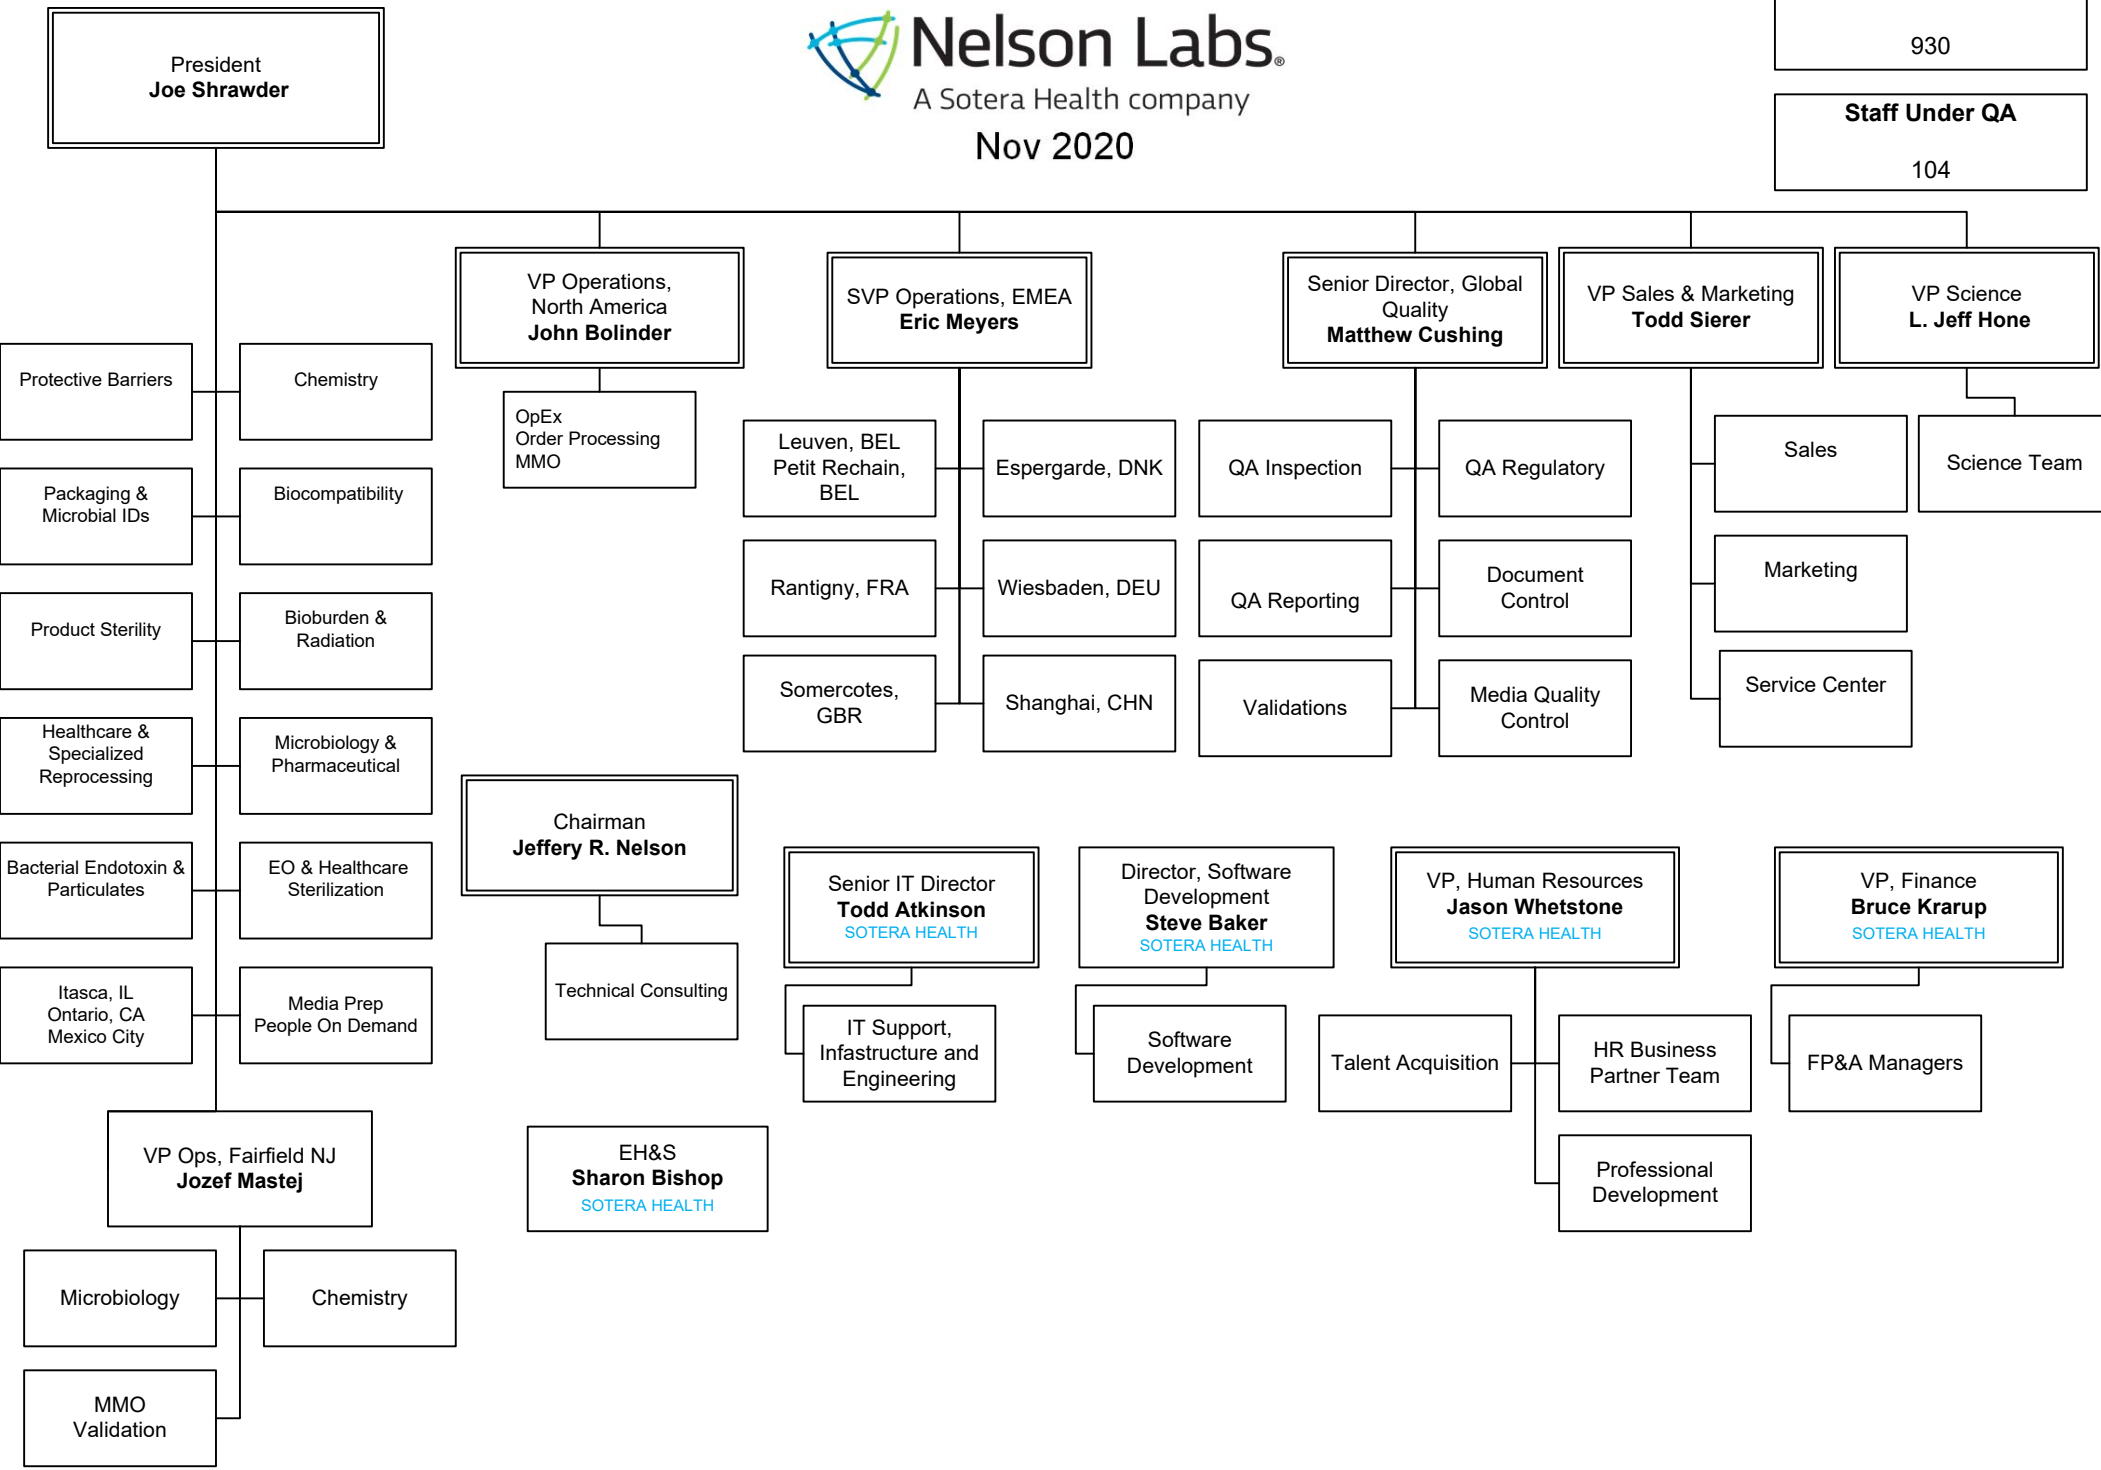

Nov 2020

Total Headcount

930

Staff Under QA

104

This organizational chart identifies the general structure of Nelson Laboratories. The chart does not represent rank, grade, or payment structure among employees, but identifies the overall responsibilities of the various functions performed.