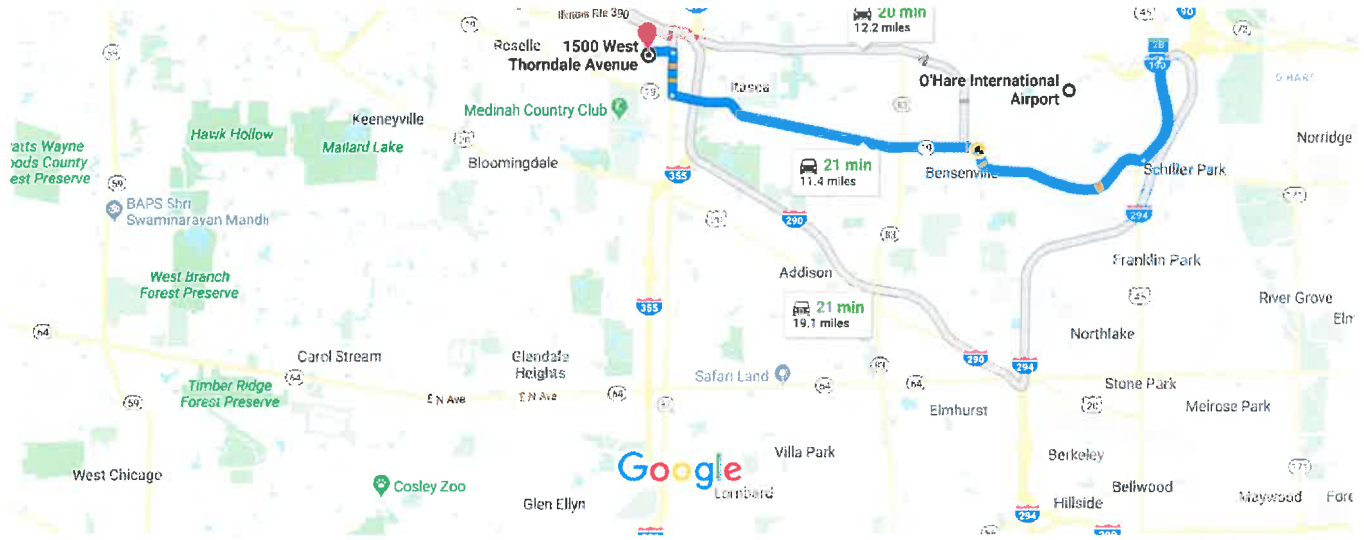

O'Hare International Airport to 1500 W Thorndale Ave, Itasca, IL 60143

Drive 12.2 miles, 20 min

Map data ©2018 Google 2 mi

O'Hare International Airport

10000 W O'Hare Ave. Chicago, IL 60666

Take US-12 E/US-45 S/Mannheim Rd, W Irving Park Rd and Illinois Rte 390 to W Thorndale Ave in Itasca

- | | | |
|---|---|------------------|
| ↑ | 1. Head southwest on I-190 W | 21 min (11.8 mi) |
| ↘ | 2. Take exit 2B for US-12 S/US-45 S/Mannheim Rd | 20 ft |
| ↗ | 3. Merge onto US-12 E/US-45 S/Mannheim Rd | 0.3 mi |
| ↘ | 4. Use the right 2 lanes to turn right onto W Irving Park Rd | 1.8 mi |
| ↘ | 5. Turn right onto N York Rd | 3.3 mi |
| ↙ | 6. Use the left 2 lanes to turn left onto Thorndale Ave | 1.0 mi |
| ↑ | 7. Thorndale Ave turns right and becomes Frontage Rd/Supreme Dr | 0.8 mi |
| | | 381 ft |

- 8. Use any lane to turn left onto Frontage Rd/W Thorndale Ave 0.4 mi
- 9. Keep left to continue on Illinois Rte 390 3.3 mi
 Toll road
- 10. Use the right lane to take the IL-53/Rohlwing Rd ramp 0.4 mi
- 11. Turn left onto IL-53 S/N Rohlwing Rd 0.4 mi
- 12. Turn right onto W Thorndale Ave 1 min (0.4 mi)
 Destination will be on the left

O'Hare International Airport to 1500 W Thorndale Ave, Itasca, IL 60143

Drive 11.4 miles, 21 min

Map data ©2018 Google 2 mi

O'Hare International Airport

10000 W O'Hare Ave, Chicago, IL 60666

- ↑ 1. Head southwest on I-190 W 20 ft
- ↘ 2. Take exit 2B for US-12 S/US-45 S/Mannheim Rd 0.3 mi
- ↗ 3. Merge onto US-12 E/US-45 S/Mannheim Rd 1.8 mi
- ↘ 4. Use the right 2 lanes to turn right onto W Irving Park Rd
i Pass by Popeyes Louisiana Kitchen (on the right in 3.7 mi) 8.2 mi
- ↘ 5. Turn right onto N Rohlwing Rd 0.7 mi
- ↙ 6. Turn left onto W Thorndale Ave
i Destination will be on the left 0.4 mi