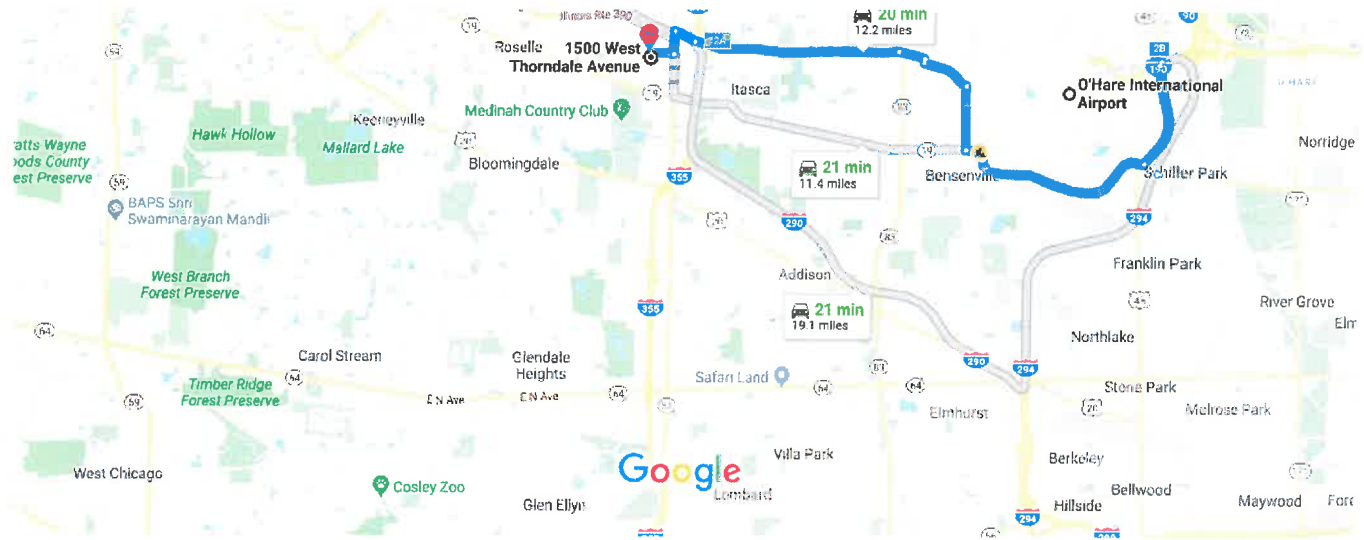

O'Hare International Airport to 1500 W Thorndale Ave, Itasca, IL 60143

Drive 12.2 miles, 20 min

Map data ©2018 Google 2 mi

O'Hare International Airport

10000 W O'Hare Ave. Chicago, IL 60666

Take US-12 E/US-45 S/Mannheim Rd, W Irving Park Rd and Illinois Rte 390 to W Thorndale Ave in Itasca

- | | | |
|---|---|------------------|
| ↑ | 1. Head southwest on I-190 W | 21 min (11.8 mi) |
| ↘ | 2. Take exit 2B for US-12 S/US-45 S/Mannheim Rd | 20 ft |
| ↗ | 3. Merge onto US-12 E/US-45 S/Mannheim Rd | 0.3 mi |
| ↘ | 4. Use the right 2 lanes to turn right onto W Irving Park Rd | 1.8 mi |
| ↘ | 5. Turn right onto N York Rd | 3.3 mi |
| ↙ | 6. Use the left 2 lanes to turn left onto Thorndale Ave | 1.0 mi |
| ↑ | 7. Thorndale Ave turns right and becomes Frontage Rd/Supreme Dr | 0.8 mi |
| | | 381 ft |

- 8. Use any lane to turn left onto Frontage Rd/W Thorndale Ave 0.4 mi
- 9. Keep left to continue on Illinois Rte 390 3.3 mi
 Toll road
- 10. Use the right lane to take the IL-53/Rohlwing Rd ramp 0.4 mi
- 11. Turn left onto IL-53 S/N Rohlwing Rd 0.4 mi
- 12. Turn right onto W Thorndale Ave 1 min (0.4 mi)
 Destination will be on the left

O'Hare International Airport to 1500 W Thorndale Ave, Itasca, IL 60143

Drive 11.4 miles, 21 min

Map data ©2018 Google 2 mi

O'Hare International Airport

10000 W O'Hare Ave, Chicago, IL 60666

- ↑ 1. Head southwest on I-190 W 20 ft
- ↘ 2. Take exit 2B for US-12 S/US-45 S/Mannheim Rd 0.3 mi
- ↗ 3. Merge onto US-12 E/US-45 S/Mannheim Rd 1.8 mi
- ↘ 4. Use the right 2 lanes to turn right onto W Irving Park Rd
i Pass by Popeyes Louisiana Kitchen (on the right in 3.7 mi) 8.2 mi
- ↘ 5. Turn right onto N Rohlwing Rd 0.7 mi
- ↙ 6. Turn left onto W Thorndale Ave
i Destination will be on the left 0.4 mi